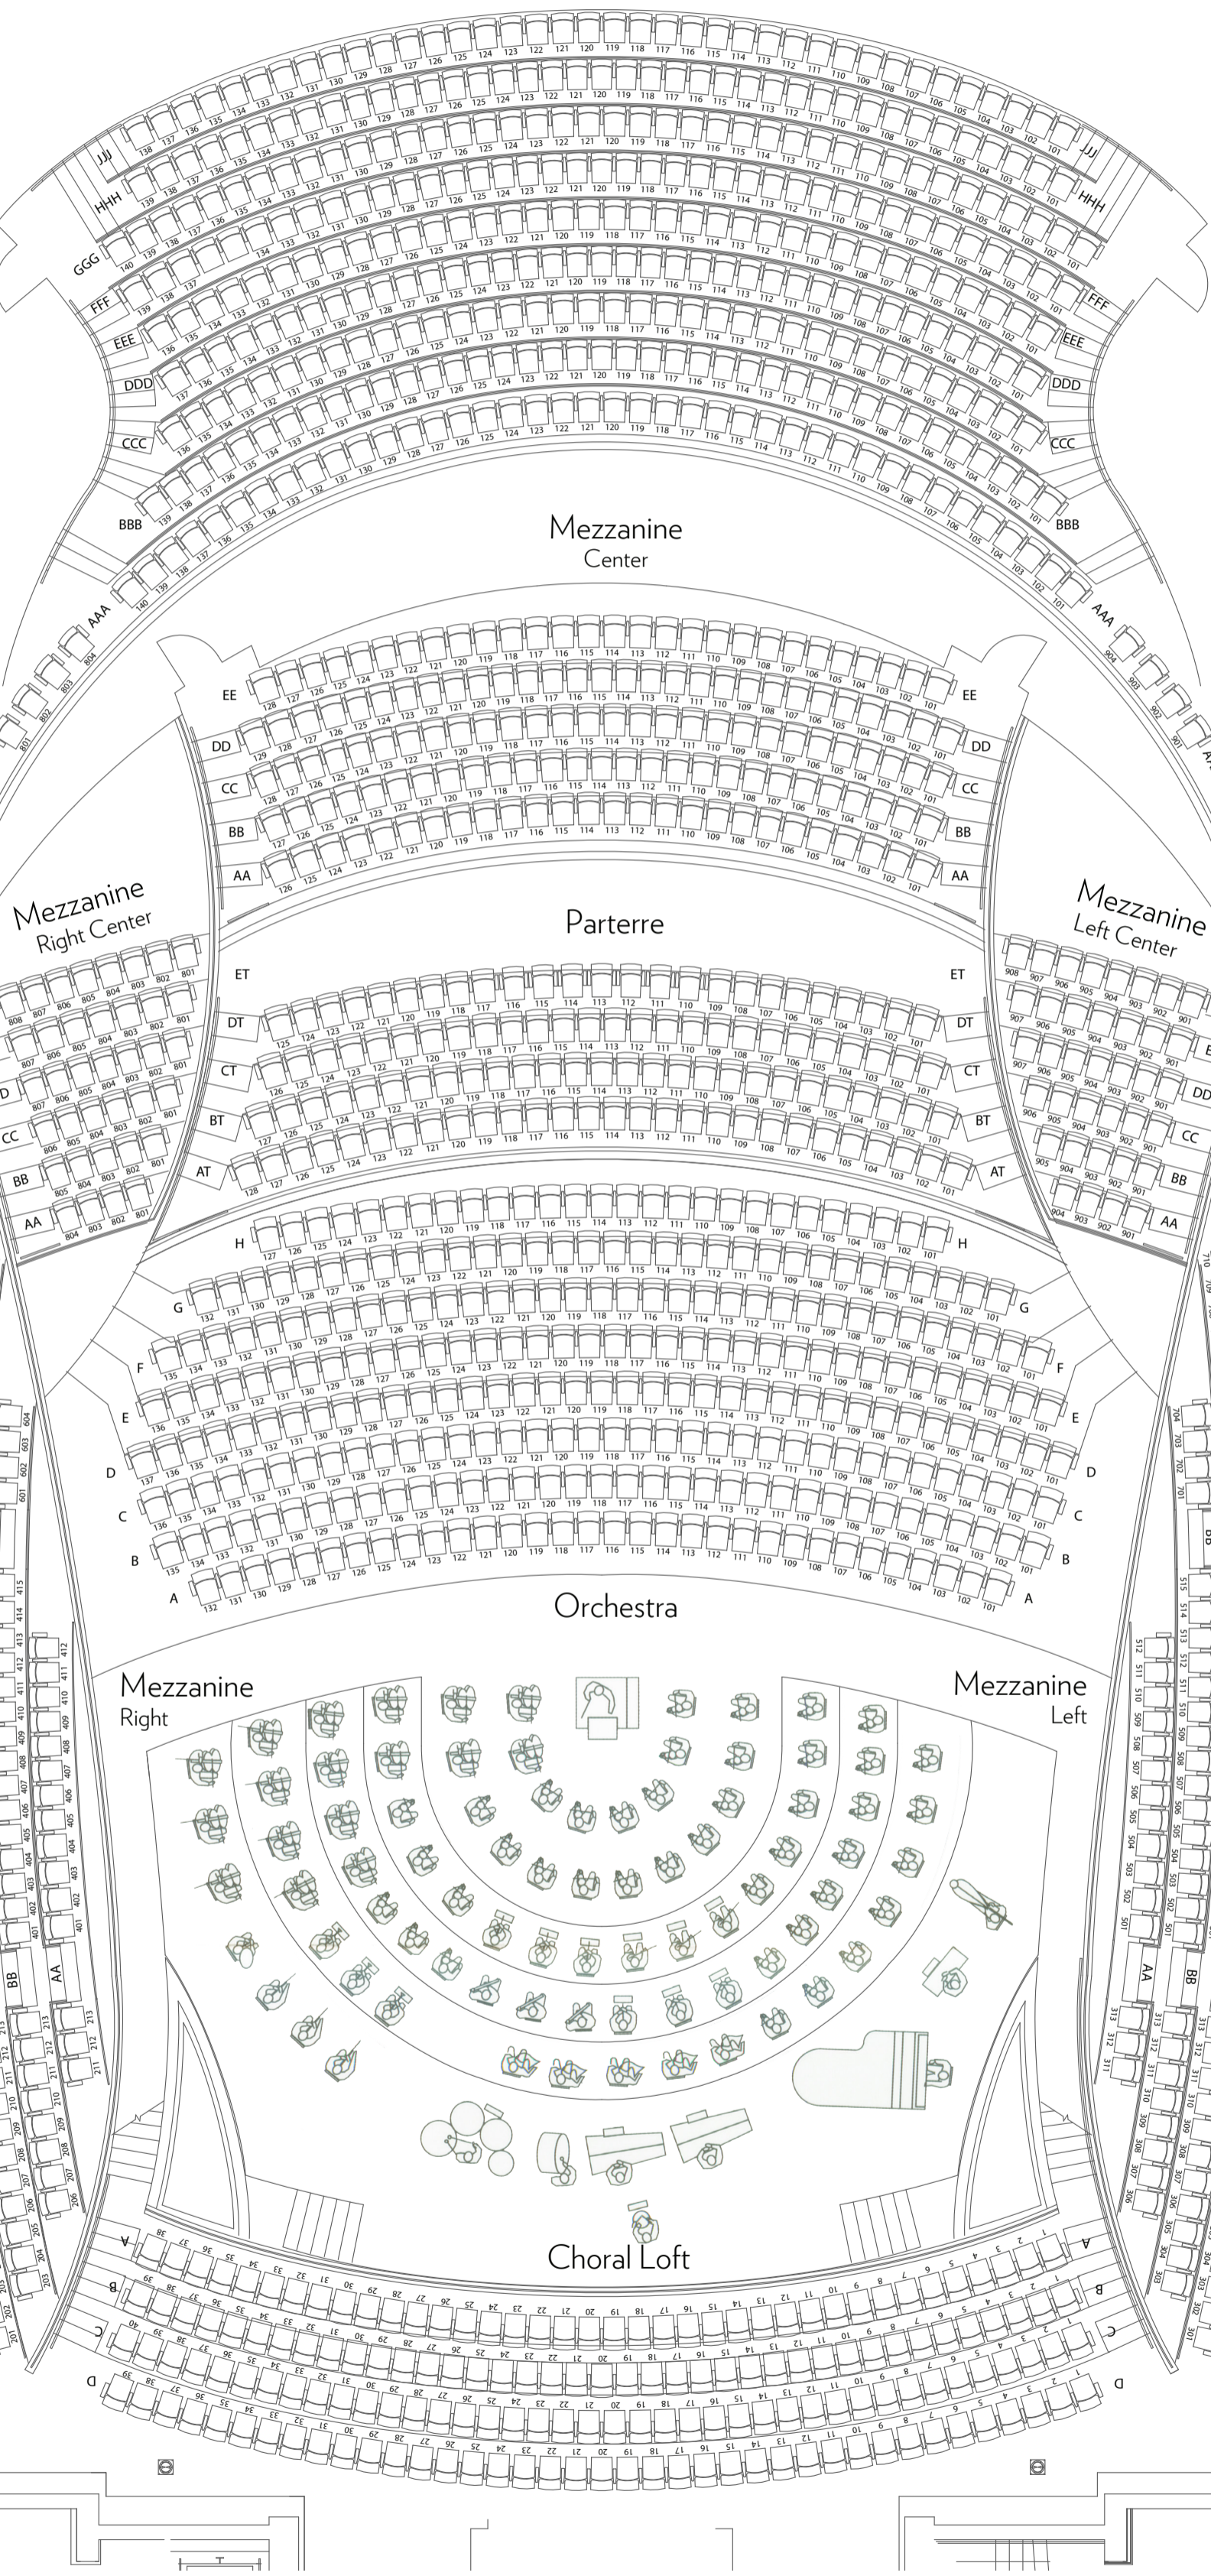

## KAUFFMAN CENTER FOR THE PERFORMING ARTS

Grand Tier

Mezzanine Center

Parterre

Orchestra

Choral Loft

Upper Grand Terrace Right

Upper Grand Terrace Left

Lower Grand Terrace Right

Lower Grand Terrace Left

Mezzanine Right Center

Mezzanine Left Center

Mezzanine Right

Mezzanine Left