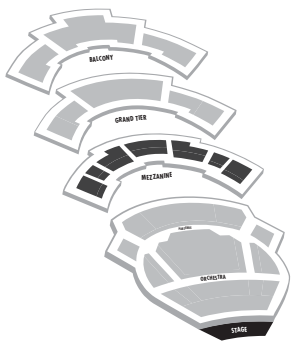

MURIEL KAUFFMAN THEATRE

ORCHESTRA & PARTERRE

MEZZANINE

MURIEL KAUFFMAN THEATRE

GRAND TIER

BALCONY