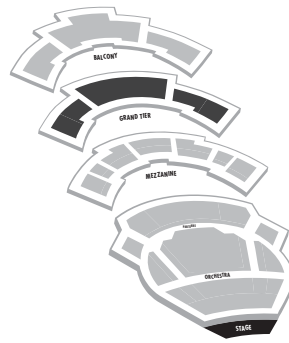

MURIEL KAUFFMAN THEATRE

ORCHESTRA & PARTERRE

MEZZANINE

MURIEL KAUFFMAN THEATRE

GRAND TIER

BALCONY