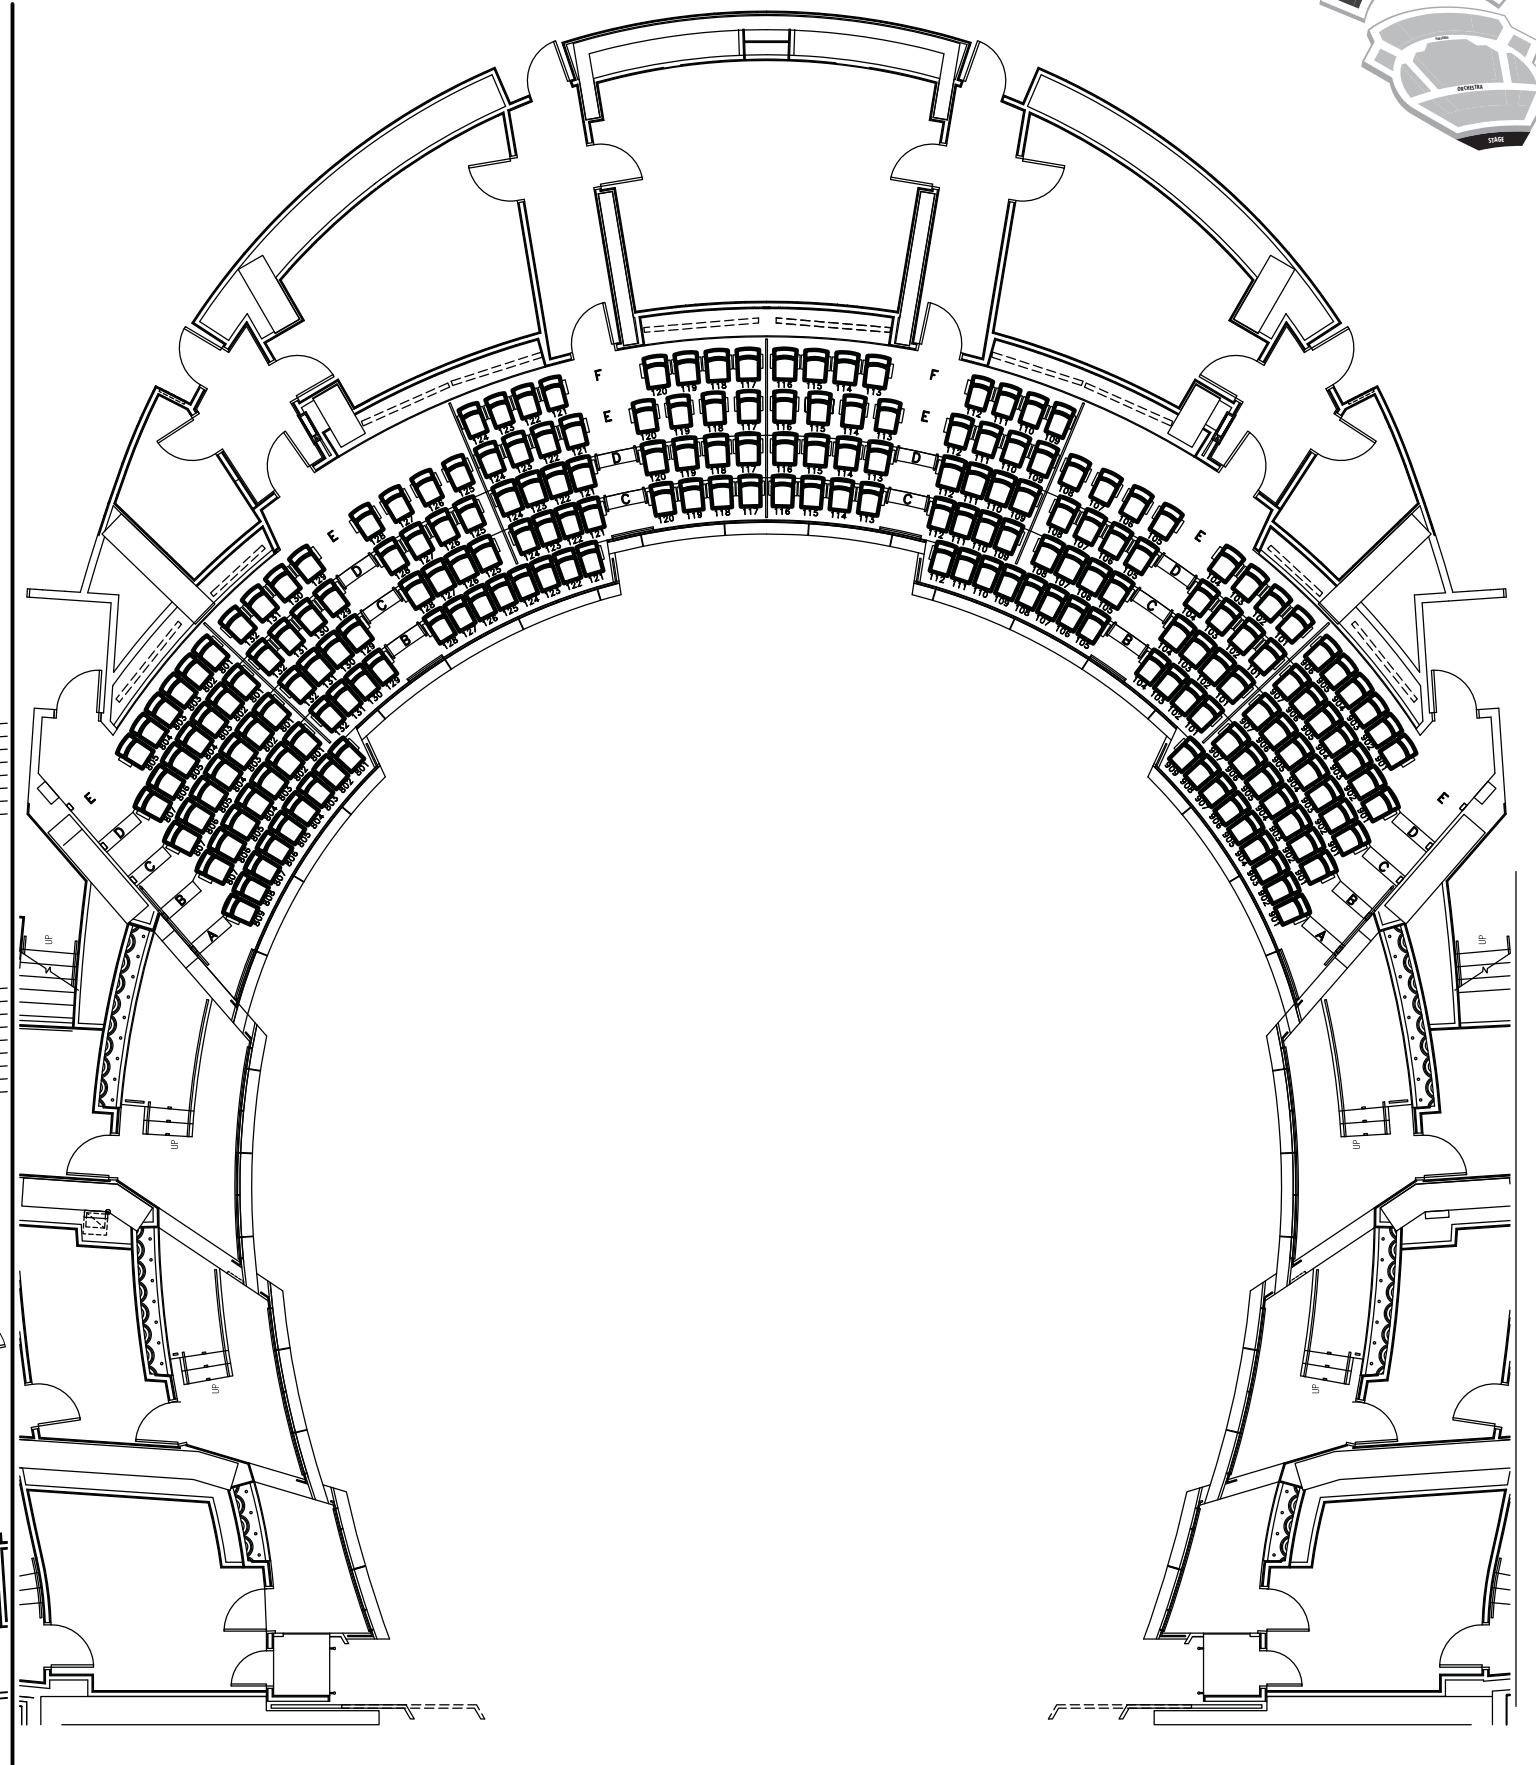

MURIEL KAUFFMAN THEATRE

ORCHESTRA & PARTERRE

MEZZANINE

MURIEL KAUFFMAN THEATRE

GRAND TIER

BALCONY