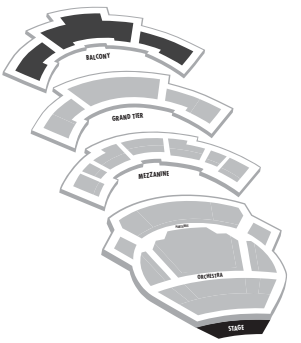

MURIEL KAUFFMAN THEATRE

ORCHESTRA & PARTERRE

MEZZANINE

MURIEL KAUFFMAN THEATRE

GRAND TIER

BALCONY