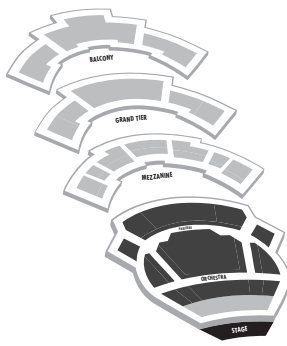

MURIEL KAUFFMAN THEATRE

ORCHESTRA & PARTERRE

MEZZANINE

MURIEL KAUFFMAN THEATRE

GRAND TIER

BALCONY