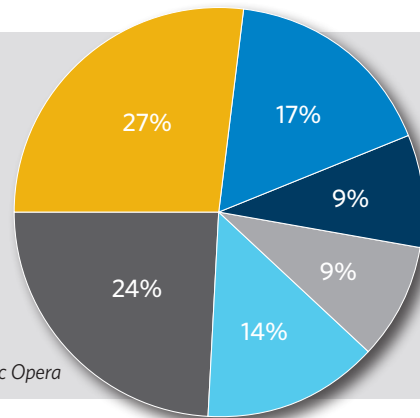

-  Memberships & Donations
-  Endowment
-  Resident Company Rents*
-  Community Rentals
-  Ticket Sales
-  Other Earned Income

*Kansas City Ballet, Kansas City Symphony, Lyric Opera

Total Annual Revenue